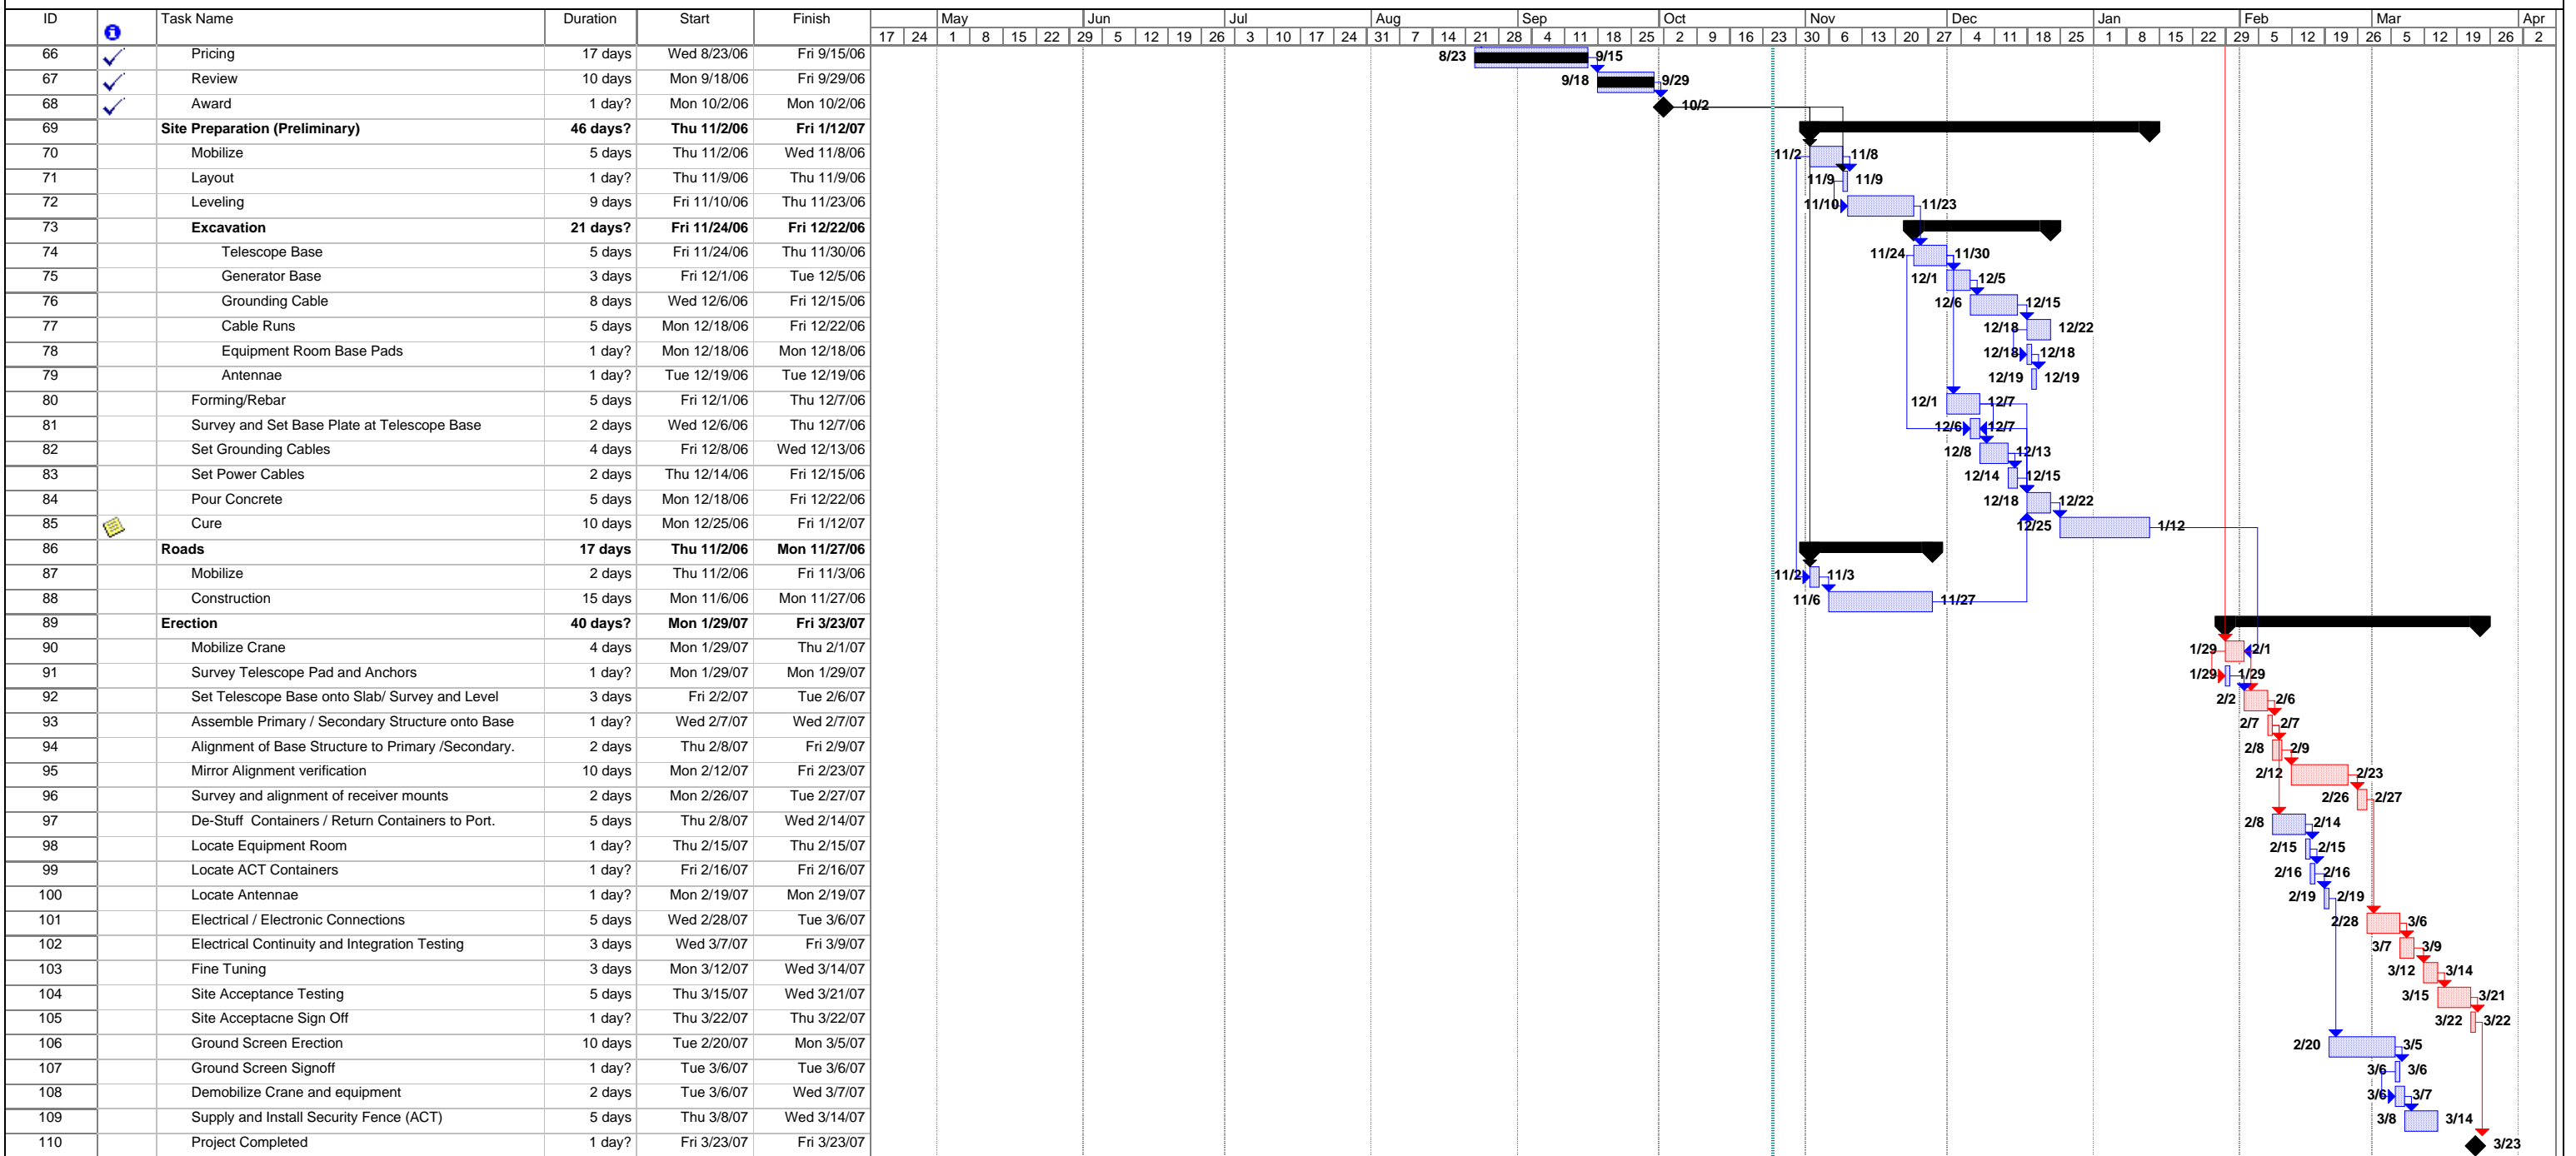

Project: Atacama Site Activities  
Date: Wed 10/25/06

Task: Progress (Blue bar), Critical Task (Red bar), Summary (Black bar), Milestone (Black diamond)

Rolled Up Task: Blue bar with black outline, Rolled Up Milestone: Black diamond with white outline

Rolled Up Critical Task: Black bar with white outline, Rolled Up Progress: Black bar with white outline

Split: Dotted line, Project Summary: Black bar with white outline

External Tasks: Grey bar, Group By Summary: Black bar with white outline, Deadline: Green arrow

Project: Atacama Site Activities  
Date: Wed 10/25/06

Task		Progress		Summary		Rolled Up Critical Task		Rolled Up Progress		External Tasks		Group By Summary	
Critical Task		Milestone		Rolled Up Task		Rolled Up Milestone		Split		Project Summary		Deadline	